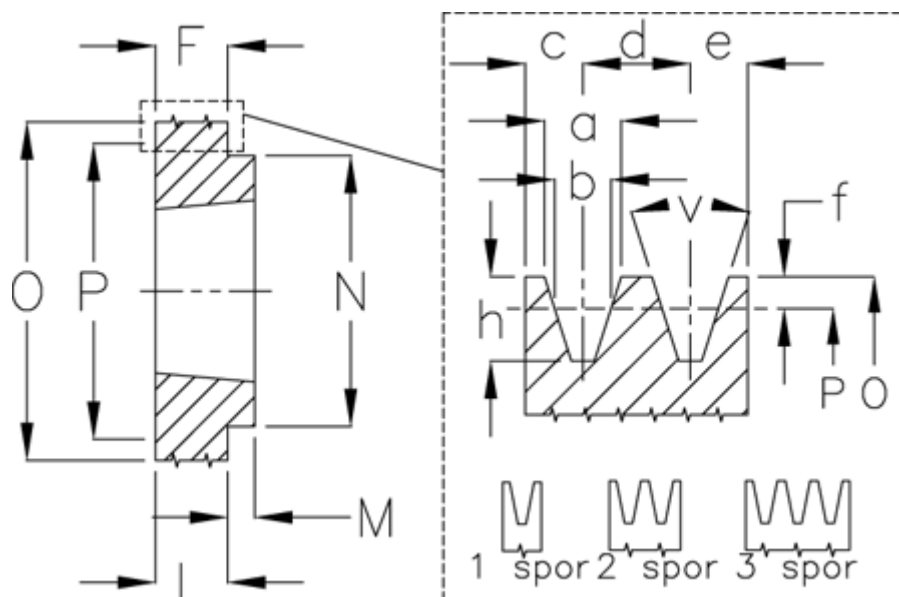

Article number: 604112026503

Description: V-belt pulley SPC 265/3 TL3535

## Measures

a	= 22.0	For bush	= 3535	P	= 265
b	= 19.0	h	= 23.8	Type	= SPC
Bush $\zeta$ max	= 90	J	= 209	v	= 34 grader
c	= 17.0	L	= 89		
d	= 25.5	m	= 4		
e	= 17.0	N	= 175		
f	= 4.8	Number of ribs	= 3		
F	= 85	O	= 274.6		